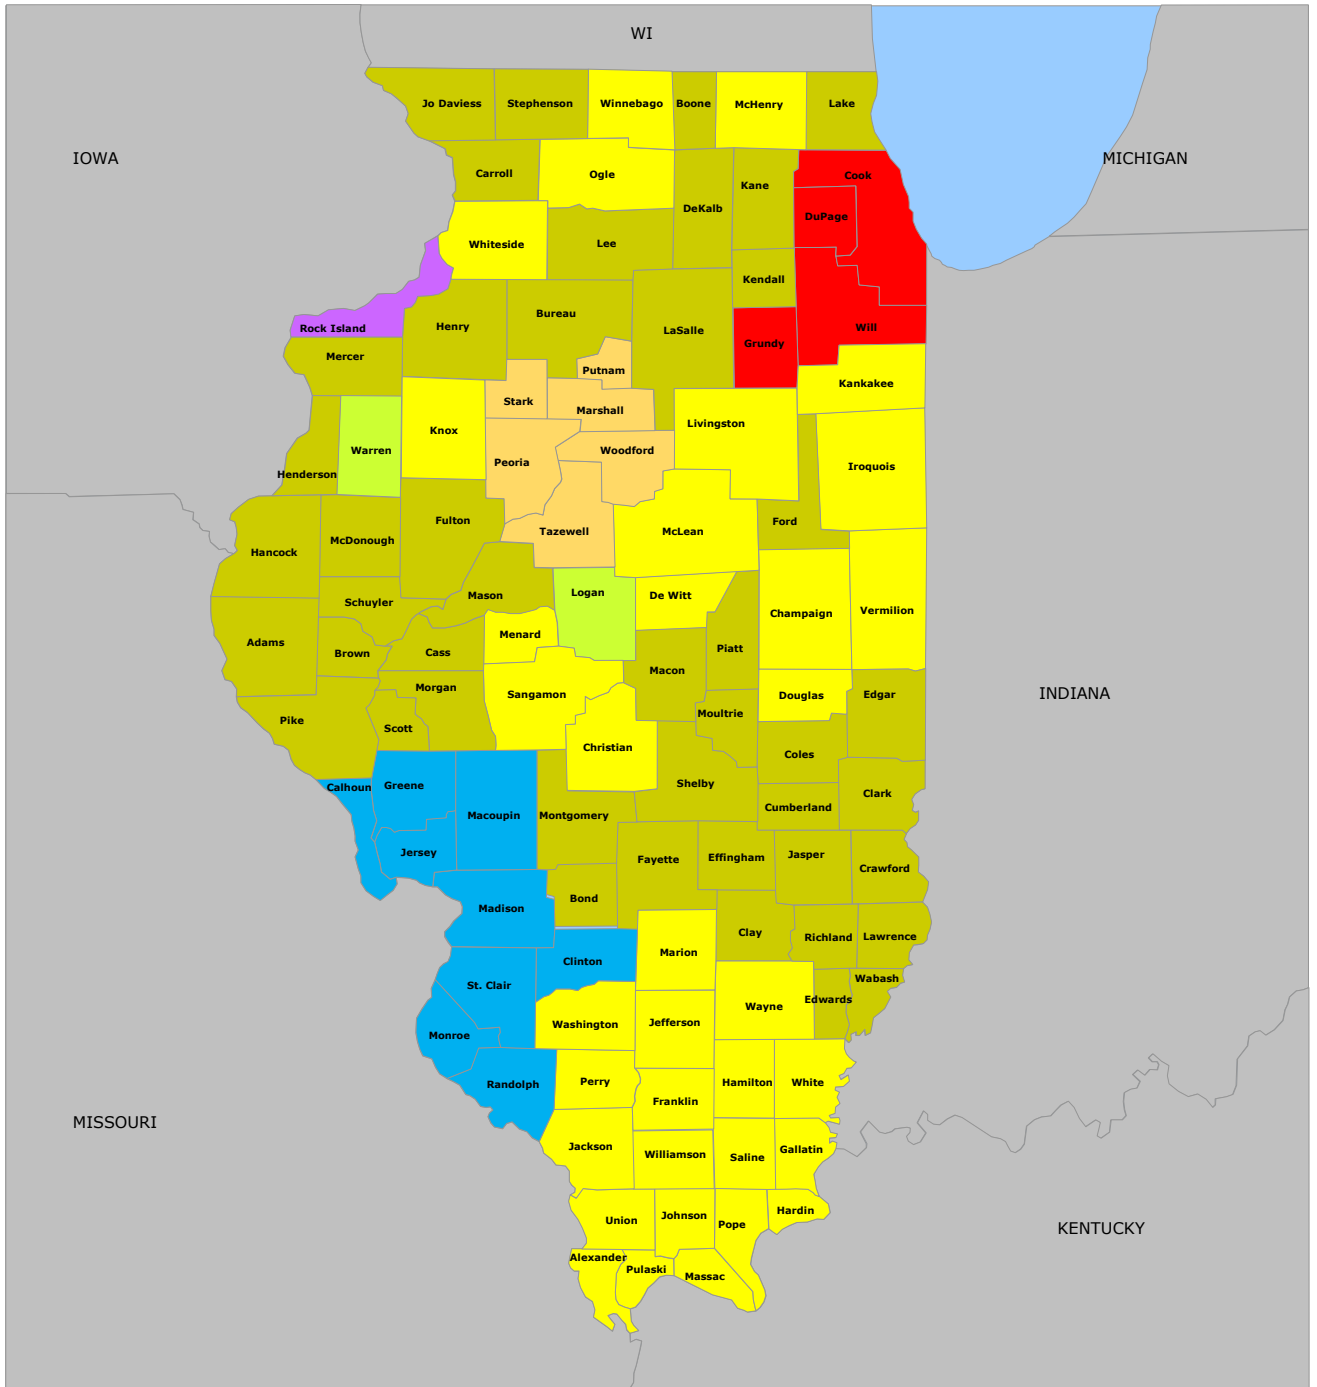

# 2-1-1 Implementation Status as of 12-1-14

## Legend

- AMT
- Path – Current
- Path – Planned
- Path – Assigned not current or planned
- Quad Cities
- St. Louis
- Unassigned

## Contact Information (non-emergency)

AMT	309-999-4029
Path	888-865-9903
Quad Cities	563-355-9300
St. Louis	314-421-4636